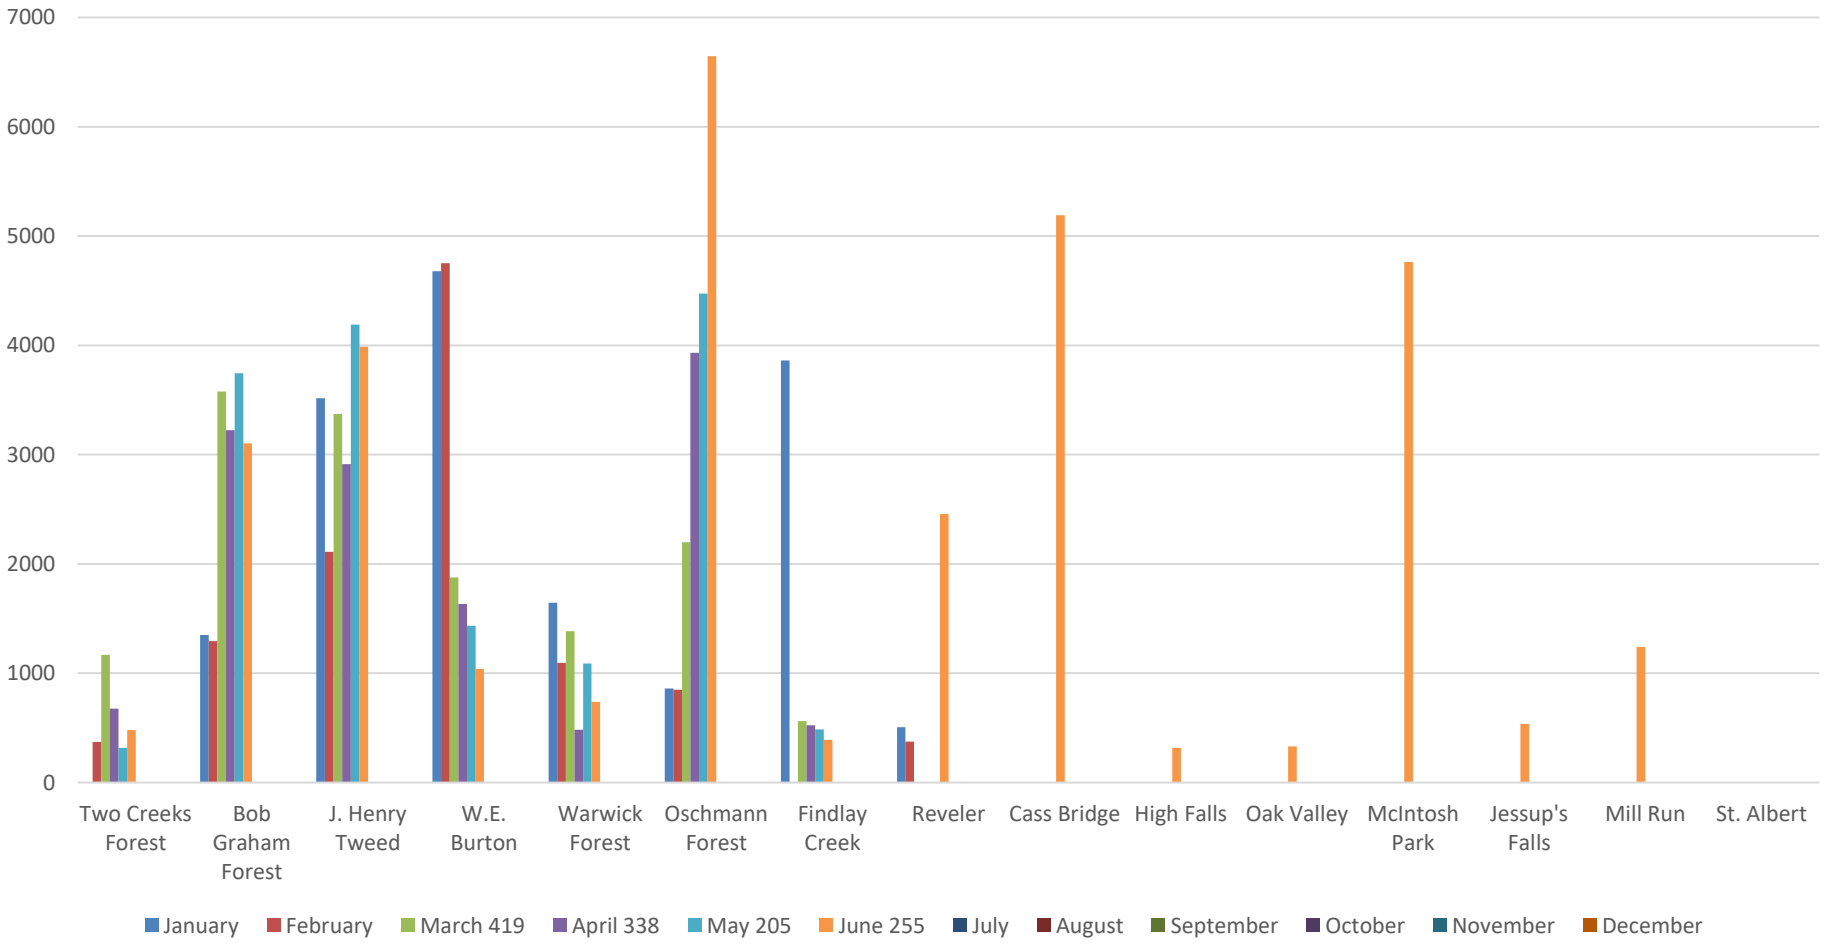

Supporting the New City of Ottawa Zoning Bylaw

Engage Ottawa Website

- Implements the new Official Plan, scheduled to be completed in December 2025
- Input focussed on natural hazard policies and mapping
- Coordinated approach with other Conservation Authorities

Conservation Area Stats

Conservation Areas
January - June 2024

Wetland Restoration

Planting trees and shrubs at SNC 53

- Ducks Unlimited Canada constructed wetland near Casselman
- Planting red oak trees and choke cherry shrubs

Breeding Bird Surveys

Eastern Meadowlark at GSI private property
City of Ottawa

Yellow Warbler at Leduc Property
Dunvegan, North Glengarry

- Grassland Stewardship Initiative follow-up visit
 - Species at risk
- Inventory on new properties
- Ongoing throughout June