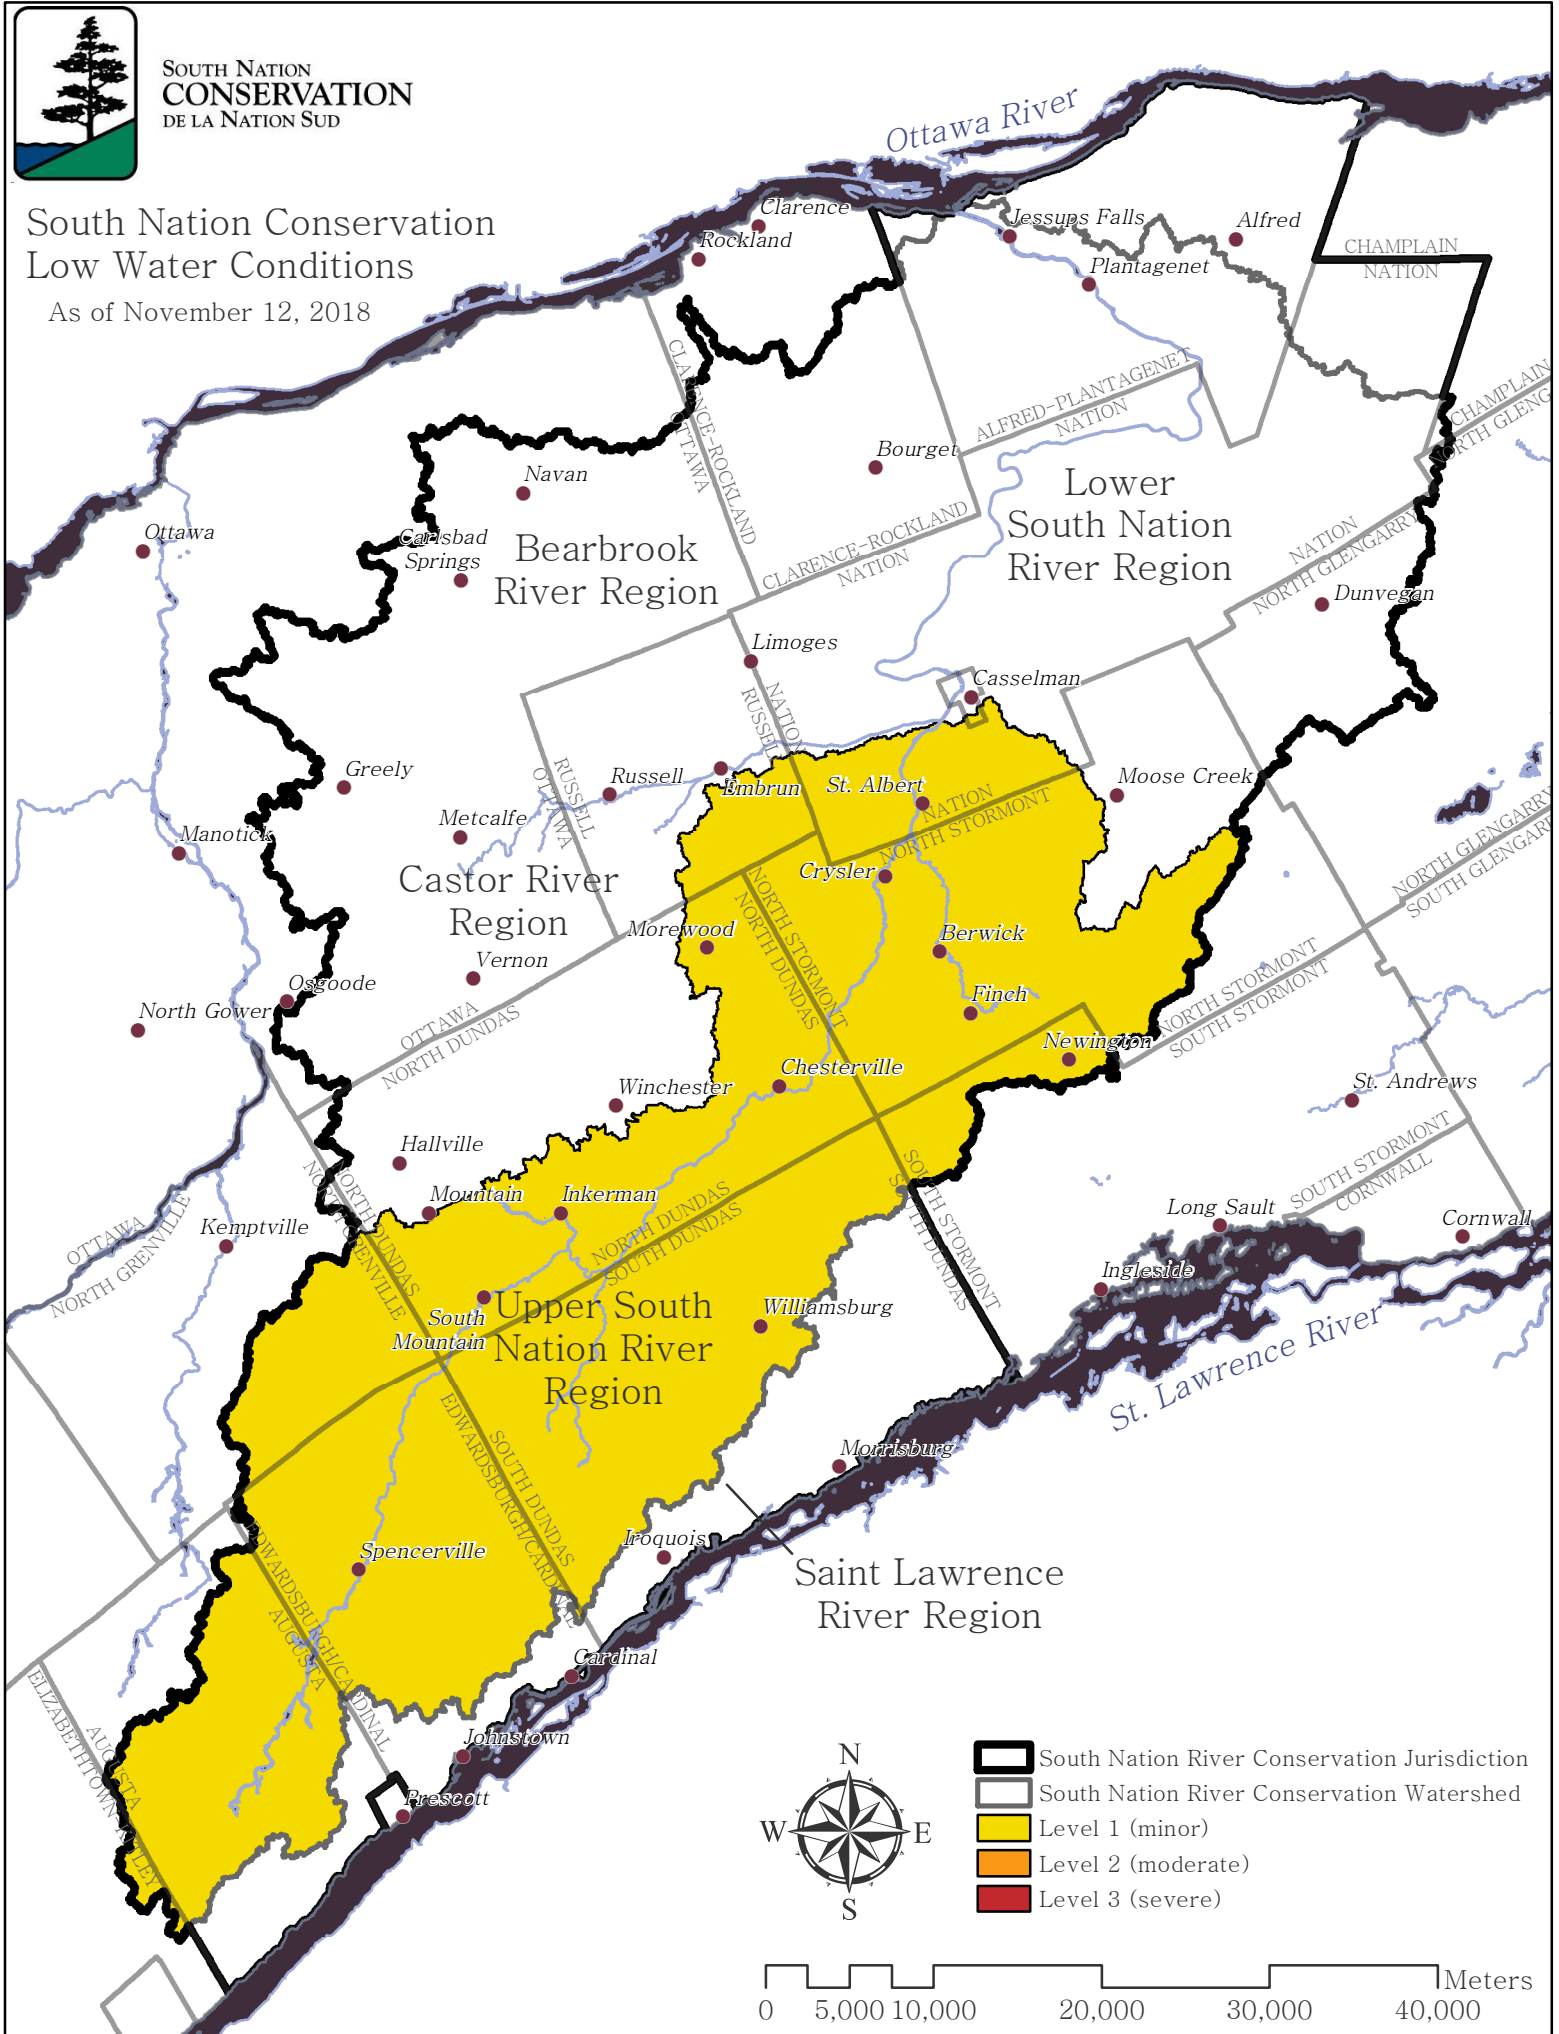

SOUTH NATION
CONSERVATION
DE LA NATION SUD

South Nation Conservation Low Water Conditions

As of November 12, 2018

- South Nation River Conservation Jurisdiction
- South Nation River Conservation Watershed
- Level 1 (minor)
- Level 2 (moderate)
- Level 3 (severe)